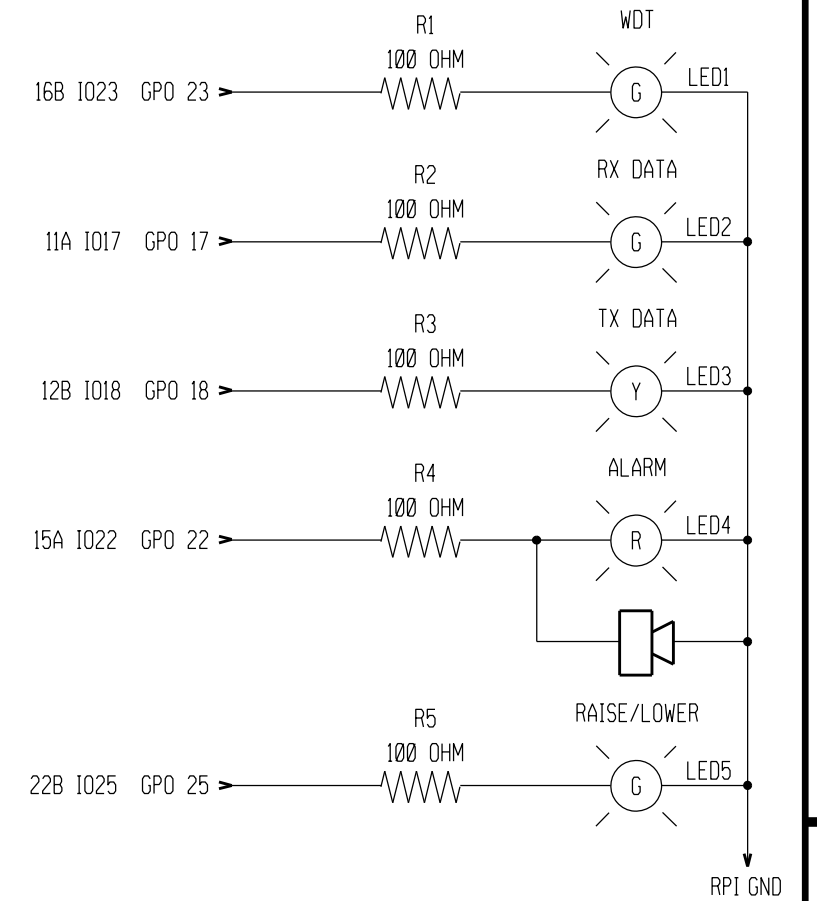

# SLIT BRIDGE 100 - LEDEX DRAG SENSOR/ENABLES INTERFACE

ABEtronics  
V1.00 1-23-23

1  
2  
3  
4  
5

MAIN P/S  
+5VDC/5VCOM

## HEAD DRAG SENSORS

6  
7  
8