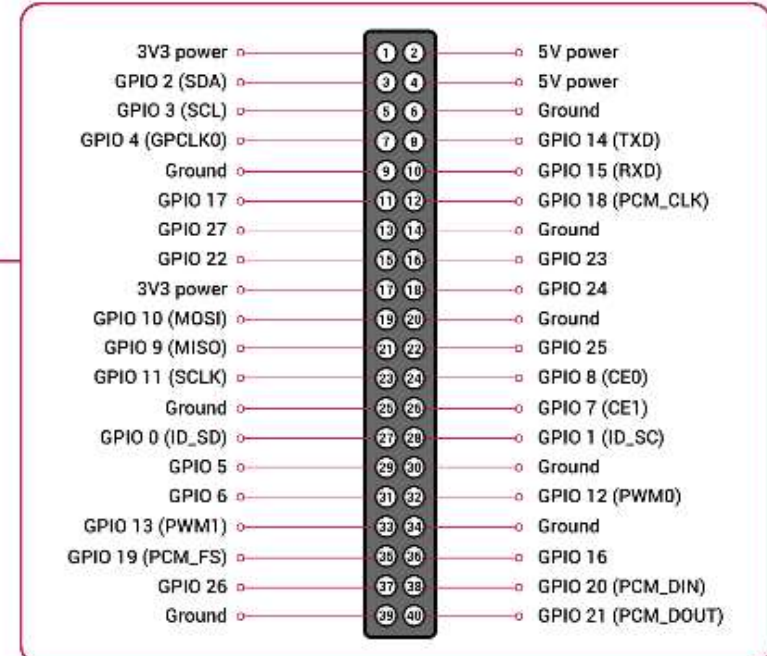

SLIT BRIDGE 100 - LEDEX DRAG SENSOR/ENABLES INTERFACE

ABEtronics
V1.00 1-23-23

1
2
3
4
5

MAIN P/S
+5VDC/5VCOM

HEAD DRAG SENSORS

6
7
8

A B

1
2
3
4
5
6
7
8