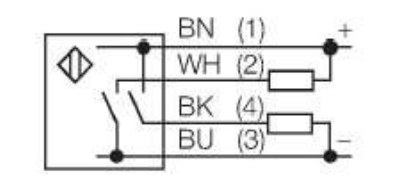

SLIT BRIDGE 100 - LEDEX DRAG SENSOR/ENABLES INTERFACE

ABEtronics
V1.00 1-23-23

1
2
3
4
5

MAIN P/S
+5VDC/5VCOM

HEAD DRAG SENSORS

6
7
8

A B

1
2
3
4
5
6
7
8