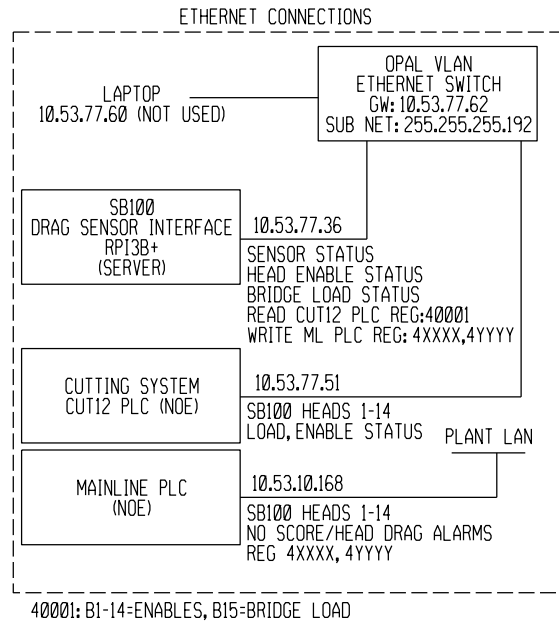

# SLIT BRIDGE 100 - LEDEX DRAG SENSOR/ENABLES INTERFACE

ABEtronics  
V1.00 1-23-23

1  
2  
3  
4  
5

MAIN P/S  
+5VDC/5VCOM