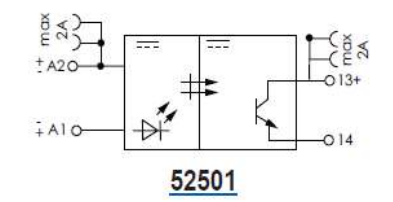

SLIT BRIDGE 100 - LEDEX DRAG SENSOR/ENABLES INTERFACE

ABEtronics
V1.00 1-23-23

1
2
3
4
5

MAIN P/S
+5VDC/5VCOM

HEAD DRAG SENSORS

6
7
8

A B

1
2
3
4
5
6
7
8