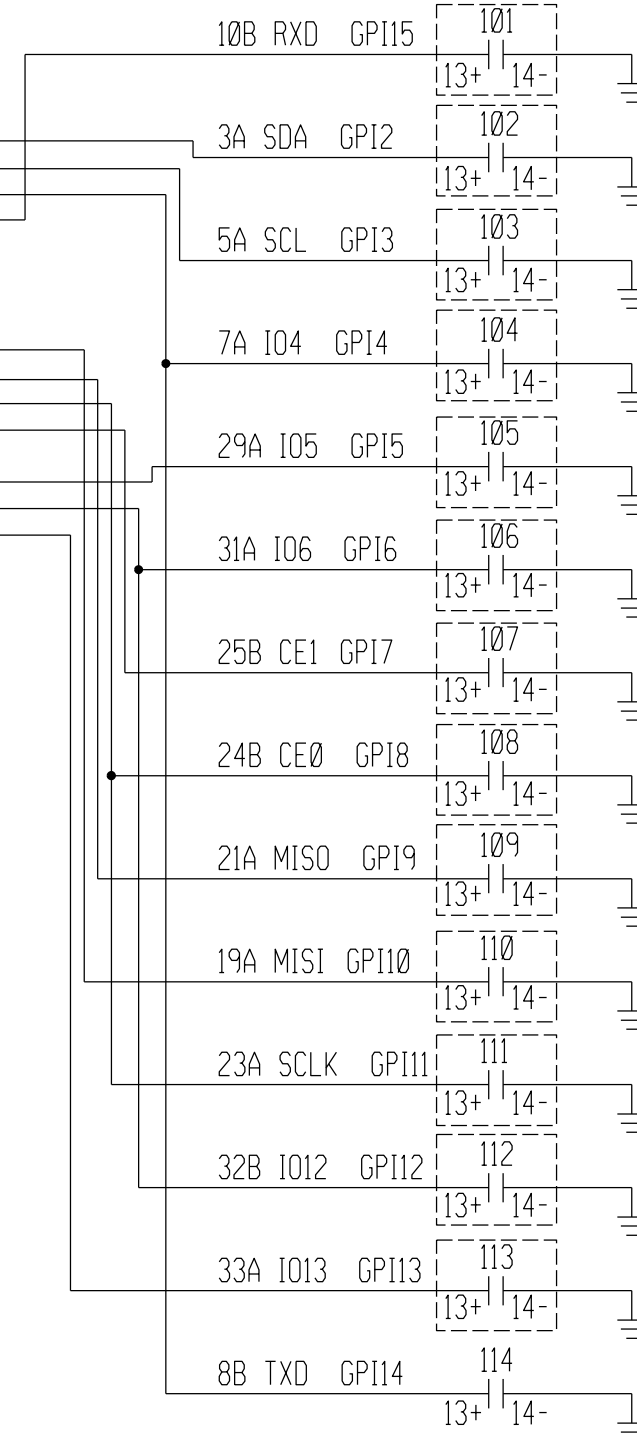

# SLIT BRIDGE 100 - LEDEX DRAG SENSOR/ENABLES INTERFACE

ABEtronics  
V1.00 1-23-23

1  
2  
3  
4  
5

MAIN P/S  
+5VDC/5VCOM

## HEAD DRAG SENSORS

6  
7  
8

## A B

1  
2  
3  
4  
5  
6  
7  
8