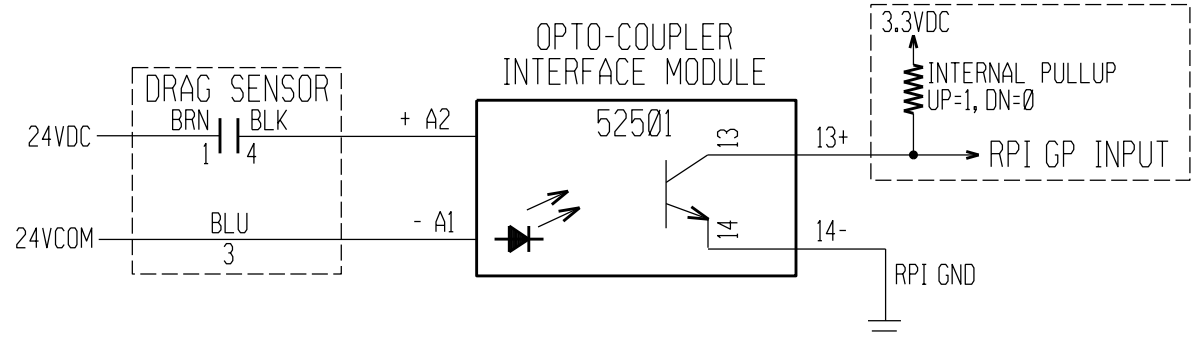

SLIT BRIDGE 100 - LEDEX DRAG SENSOR/ENABLES INTERFACE

ABEtronics
V1.00 1-23-23

1
2
3
4
5

MAIN P/S
+5VDC/5VCOM

HEAD DRAG SENSORS

6
7
8

A B

1
2
3
4
5
6
7
8