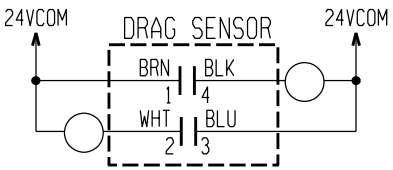

SLIT BRIDGE 100 - LEDEX DRAG SENSOR/ENABLES INTERFACE

ABEtronics
V1.00 1-23-23

1
2
3
4
5

MAIN P/S
+5VDC/5VCOM

HEAD DRAG SENSORS

6
7
8

A B

1
2
3
4
5
6
7
8