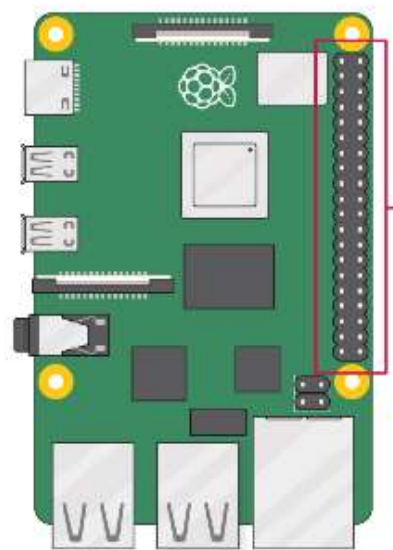

# SLIT BRIDGE 100 - LEDEX DRAG SENSOR/ENABLES INTERFACE

ABEtronics  
V1.00 1-23-23

1  
2  
3  
4  
5

MAIN P/S  
+5VDC/5VCOM

## HEAD DRAG SENSORS

6  
7  
8

## A B

1  
2  
3  
4  
5  
6  
7  
8