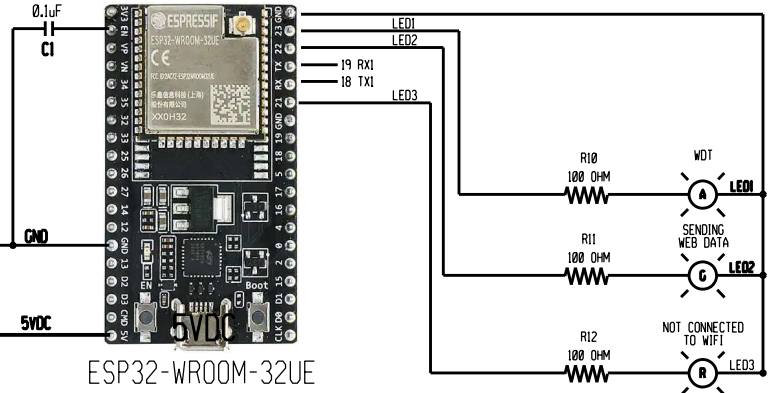

DISPLAY IS INSTALLED ON TOP OF MEGA 2560 BOARD

DISPLAY: ILI9341 3.2 inch TFT Display Module
LCD Screen 320x240
Resistive Touch Panel with
SD Card Slot for Mega 2560

DISPLAY
38,39,40,41

5VDC
(200mA)

WIFI INTERFACE