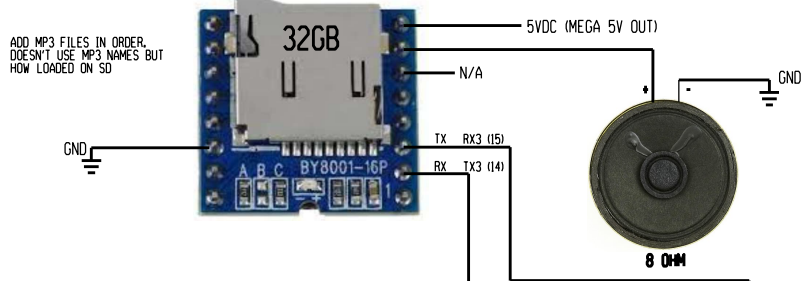

INTERNET DISPLAY

ABEtronics
V1.00 10-22-22

MP3 PLAYER: Micro SD TF U-Disk BY8001-16P MP3 Player
Arduino Audio Voice Module Board

REAL TIME CLOCK: DS3231 AT24C32 IIC Precision RTC
Real Time Clock Memory Module

DISPLAY IS INSTALLED ON TOP OF MEGA 2560 BOARD

DISPLAY: ILI9341 3.2 inch TFT Display Module
LCD Screen 320x240
Resistive Touch Panel with
SD Card Slot for Mega 2560

DISPLAY
38,39,40,41

5VDC
(200mA)

WIFI INTERFACE