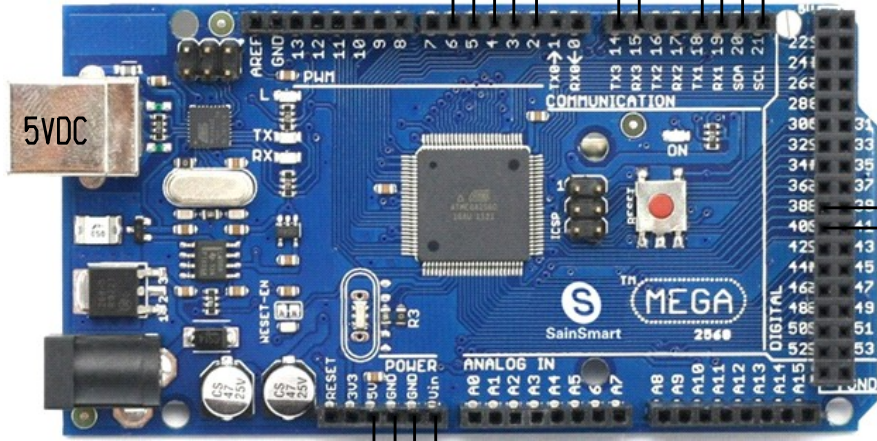

INTERNET DISPLAY

ABEtronics
V1.00 10-22-22

MP3 PLAYER: Micro SD TF U-Disk BY8001-16P MP3 Player
Arduino Audio Voice Module Board

REAL TIME CLOCK: DS3231 AT24C32 IIC Precision RTC
Real Time Clock Memory Module

DISPLAY IS INSTALLED ON TOP OF MEGA 2560 BOARD

DISPLAY: ILI9341 3.2 inch TFT Display Module
LCD Screen 320x240
Resistive Touch Panel with
SD Card Slot for Mega 2560

DISPLAY
38,39,40,41

5VDC
(200mA)

WIFI INTERFACE