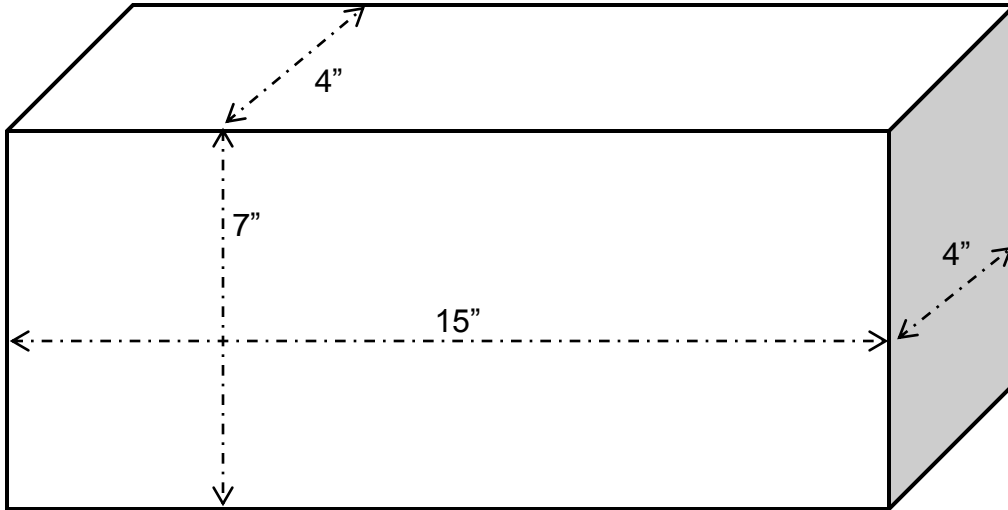

Pinewood Derby – Display Unit (15" x 7" x 4")

Front Panel: (15" x 7")

Bottom Panel: (15" x 4")

Bottom Panel: (15" x 4")

Side Panels: (15" x 4")